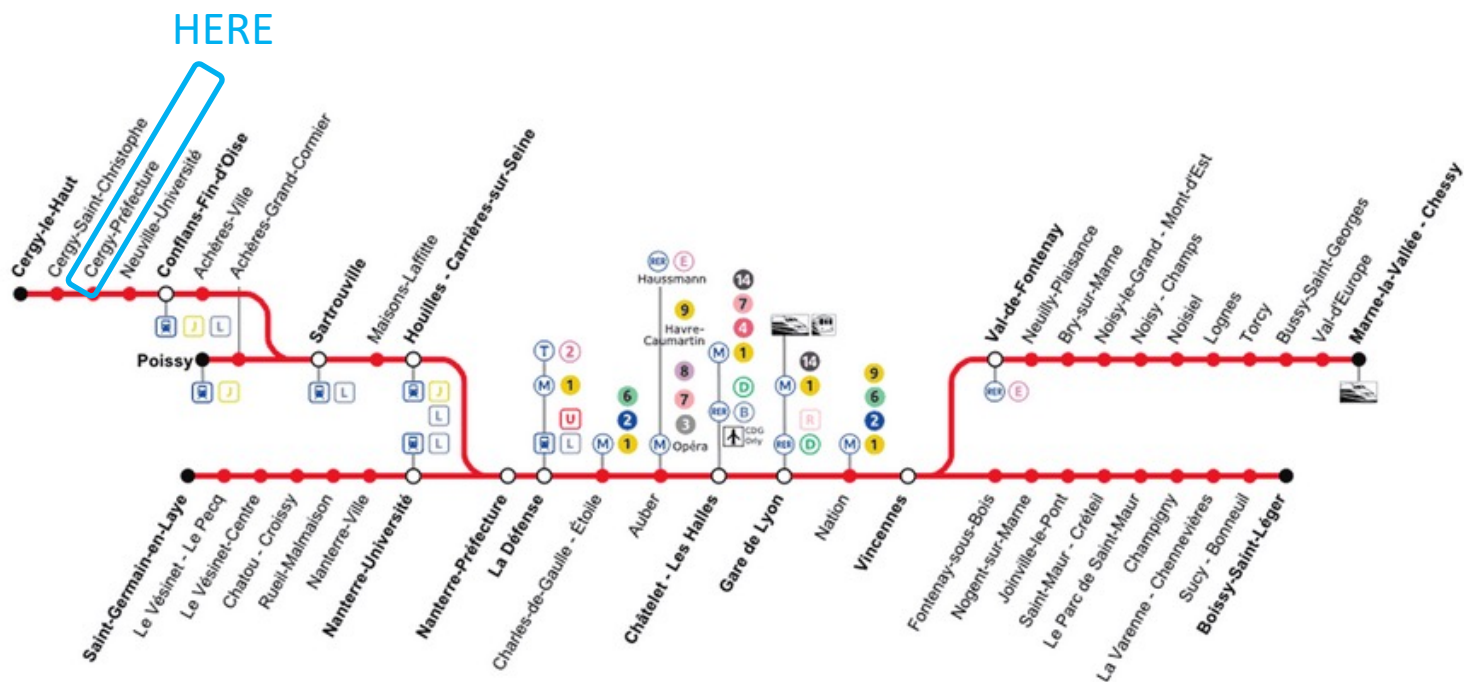

Directions to THEMA
with
public transportation

- **Contact Info:**

- My cell : + 33 6 34 24 18 73 (Mariona Segú)
- Secretaries at THEMA: + 33 1 34 25 60 63

- **Address :**

- CY Cergy Paris Université
33, boulevard du Port
95011 Cergy-Pontoise Cedex

- **Building:**

- Chênes 1, 1st floor
 - ✗ « 1st floor » is actually « 3rd floor », but I will tell you more about that when you get there

- **Take RER A**
- **From Paris:**
 - Direction « Cergy Le Haut »
 - Get off at « **Cergy Préfecture** »
- **Be careful:**
 - Check carefully the name of the last stop on the platform in Paris and get on the trains to « **Cergy le Haut** » only
 - DO NOT take trains to
 - × « Poissy », DO NOT take the trains with this final destination
 - × « Saint Germain en Laye », DO NOT take the trains with this final destination
- **Time**
 - It takes approximately 1 hour and 15 minutes to get there (including the little walk you will see below)
 - Check the schedule on the « ratp » website,
 - × <https://www.ratp.fr/en/itineraires/>
 - × approximately 1 train to Cergy every 10 to 15 minutes from Paris

RER A

From the train station to THEMA

- **Get off at « Cergy Prefecture »**
- **Exit the train station**
- **There is only one exit « sortie »**

Turn right after the
automatic doors

Take the escalator
that you will see on your right

As you pass the archway,
you will have
a coffee shop on your left
And a chicken place
on your right

The university is there
Behind these 2 big buildings

You arrive at a parking lot

You need to cross the
parking lot